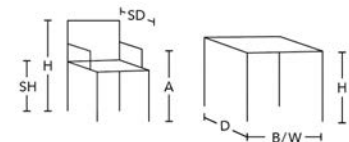

ON POINT MEDIUM